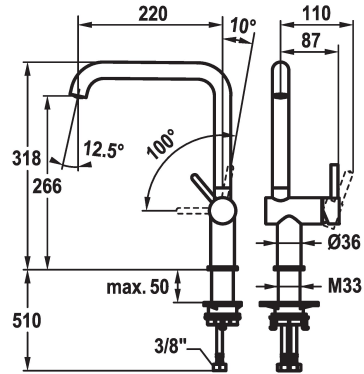

KWC BEVO E Lever mixer - Kitchen

Modell-Linie: BEVO E | 10.531.012.751FL
Taps | Manual taps

KWC-No.

125346
stainless steel, A 220, flexible connection hoses

125347
industrial black, A 220, flexible connection hoses

- Lever installation only possible on the right side
 - Child safety: cold water flow in lever position towards the front
- TouchProtect - anti-scald protection thanks to the "double skin" principle
- Swivel spout 150°
 - Neoperl® Caché® laminar
- OptimalSpace - ample space for washing or working
- KWC cartridge S 25
 - with ceramic discs
 - flow rate and temperature continuously variable
- Flexible connection hoses 3/8"
- QuickInstallation - Fastening via threaded connection with locking screws
- Mounting hole size ø35 mm
Flow rate 8 l/min (3 bar)
Acoustic group I